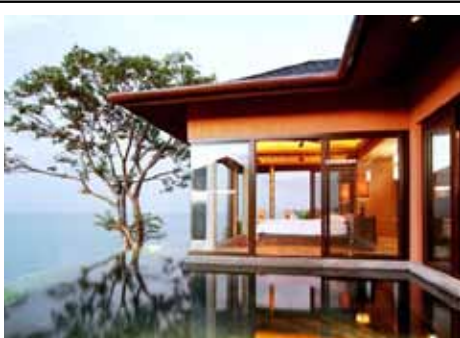

HABITA ARCHITECTS

Habita is an architectural and planning firm that creates cohesive designs of subtle understated elegance for clients throughout Thailand.

Habita Architects
408/16 Rama 5 Road,
Dusit, Bangkok, THAILAND 10300
Tel: +66.2668.6934
email: contact@habitaarchitects.com
www.habitaarchitects.com